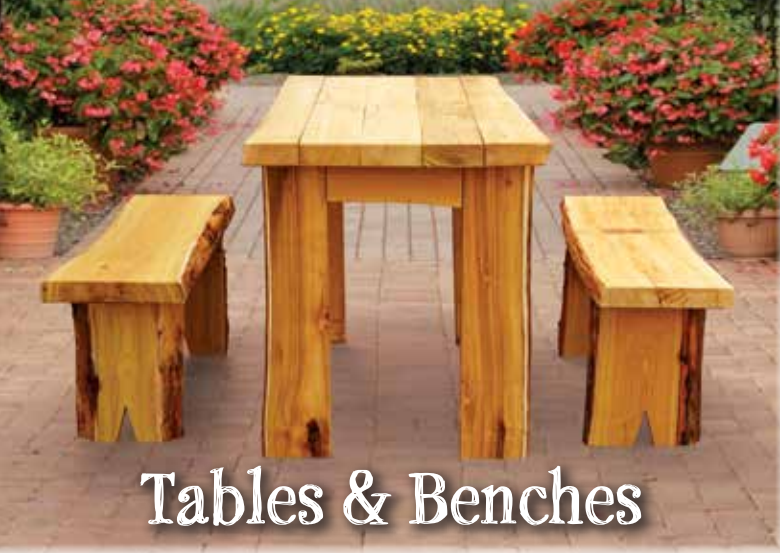

Tables & Benches

Shown in Cedar Stain

8197L - Sunrise Thicket Side Table
24"W 17"-18"D 17"H; Top: 2"T; Base: 18"W 14"D
Shelf Height: 9.5"

8198L - Sunrise Thicket Coffee Table
44"W 16"-18"D 17"H; Top: 2"T; Base: 36"W 12"D
Shelf Height: 7.5"

8072L - 2' Briar Patch Flower Pot Bench
24"W 11"-13"D 9"H; Top & Legs: 2"
8073L - 3' Briar Patch Flower Pot Bench
36"W 11"-13"D 9"H; Top & Legs: 2"

Tables & Benches

Shown in Natural Stain

- 8212L - 2' Wildwood Bench**
24"L 11"-14"D 17"H
- 8213L - 3' Wildwood Bench**
36"L 11"-14"D 17"H
- 8214L - 4' Wildwood Bench**
44"L 11"-14"D 17"H